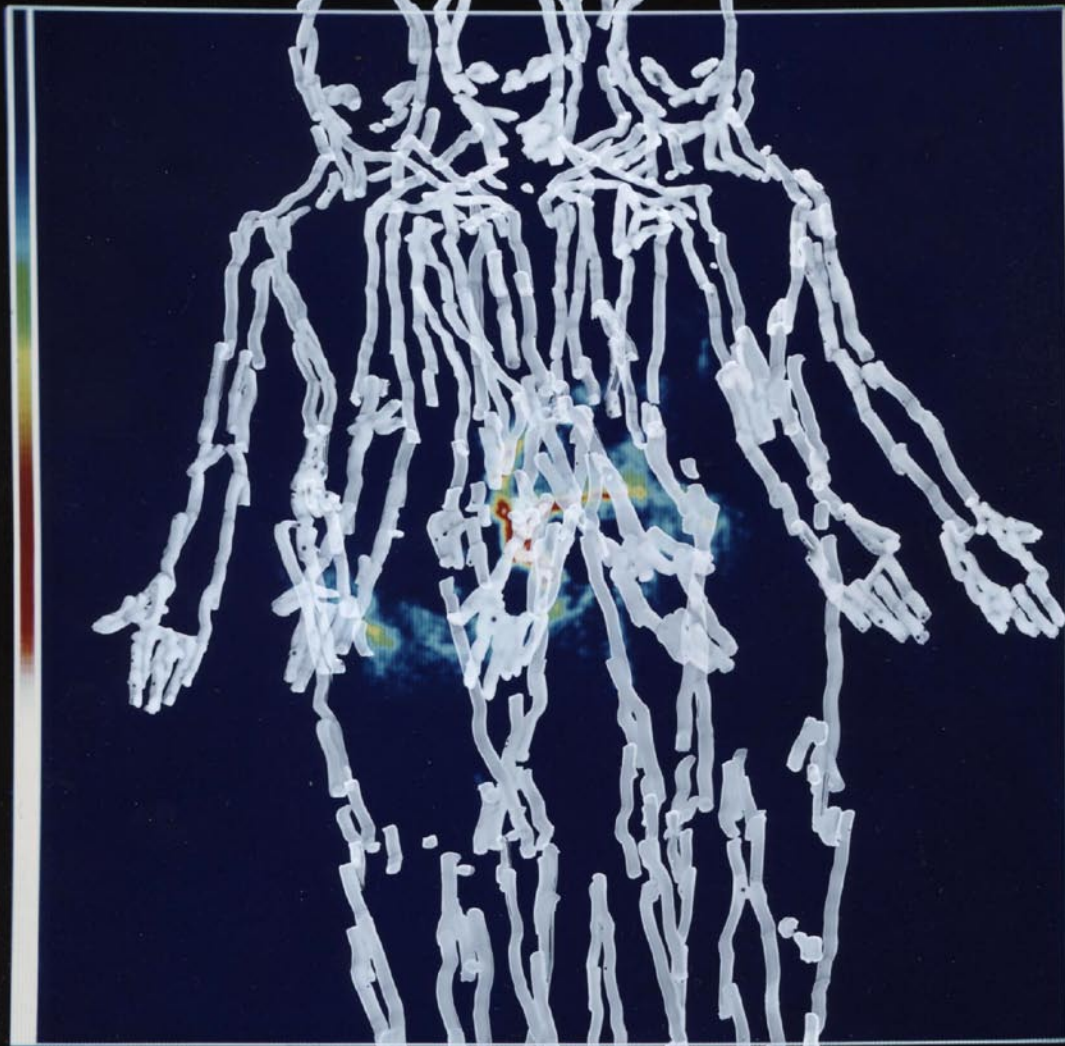

# Portfolio 2009

obi kaufmann. The Three Fates. 36"x24" each. oil, pencil and spray paint on paper.

(left) obi kaufmann. "1000 times"  
48"x24" oil, pencil and spray paint on wood

(above) drawing. 14" x 10" ink and pencil on paper

(right) drawing. 14" x 10" ink and pencil on paper

obi kaufmann. Shapeshifting. 18"x24" each. charcoal and pencil on paper

Figure 25-21 \*\*top\*\*

225-Y 25-21 50% (U)

8-30-84

obi kaufmann. Mercurius. 10"x8" each. enamel on vintage NASA photo.