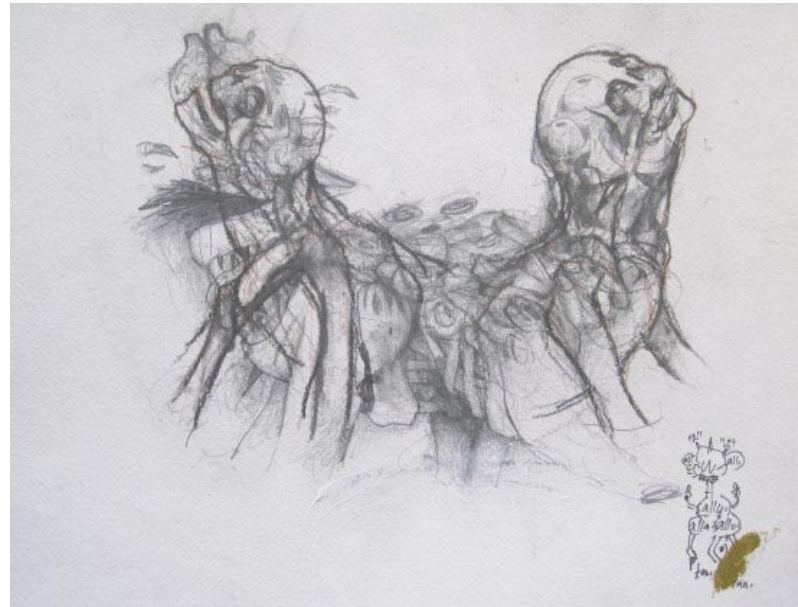

# Portfolio 2009

obi kaufmann. The Three Fates. 36"x24" each. oil, pencil and spray paint on paper.

(left) obi kaufmann. "1000 times"  
48"x24" oil, pencil and spray paint on wood

(above) drawing. 14" x 10" ink and pencil on paper

(right) drawing. 14" x 10" ink and pencil on paper

obi kaufmann. Shapeshifting. 18"x24" each. charcoal and pencil on paper

Figure 25-21 \*\*top\*\*

225-Y 25-21 50% (U)

8-30-84

obi kaufmann. Mercurius. 10"x8" each. enamel on vintage NASA photo.